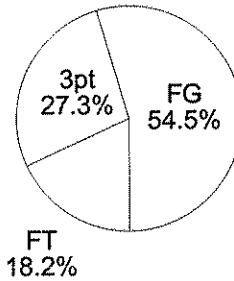

Shot Summary	M/A	%	PTS
3Pt FG	1/3	33.3%	3
2Pt FG	3/9	33.3%	6
Layups - L	0/0	0.0%	0
Layups - R	0/0	0.0%	0
Dunks	0/0	0.0%	0
Putbacks	0/0	0.0%	0
Overall Shooting	4/12	33.3%	9
Free Throws	2/3	66.7%	2
Total Points			11