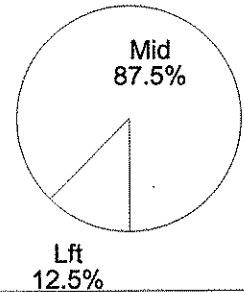

By Period	FG	FGA	FG%	3Pt	3PA	3P%	FT	FTA	FT%	PTS	ORB	DRB	TR	PF	AST	TO	BS	ST	P/S
1st Period	6	17	35.3	0	2	0.00	0	0	0.00	12	3	3	6	4	0	1	2	4	0.71
2nd Period	6	9	66.7	2	2	100	2	3	66.7	16	1	5	6	4	3	4	0	1	1.60
3rd Period	3	12	25.0	0	1	0.00	4	5	80.0	10	4	5	9	2	1	3	0	1	0.71
4th Period	8	10	80.0	0	1	0.00	2	9	22.2	18	4	6	10	2	3	2	0	1	1.29
Game	23	48	47.9	2	6	33.3	8	17	47.1	56	12	19	31	12	7	10	2	7	1.00

Scoring Breakdown